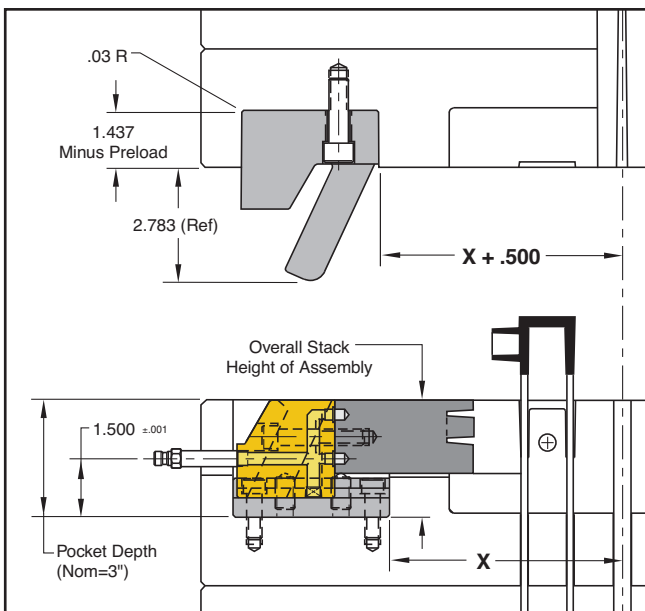

## 400 Series

Each assembly includes all screws, Threadless Waterline Plugs (2), and O-rings (2).

Travel = 1.00"

▶ CAD insertion point

Catalog Number	Description
CA-400	CamAction Unit with 1" travel