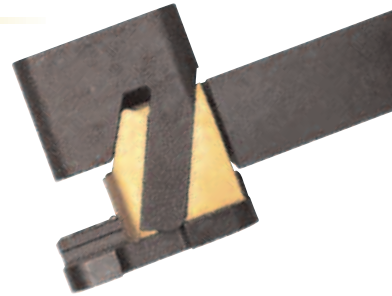

## 400 Series

Each assembly includes all screws, Threadless Waterline Plugs (2), and O-rings (2).

Travel = 1.00"

▶ CAD insertion point

Catalog Number	Description
CA-400	CamAction Unit with 1" travel