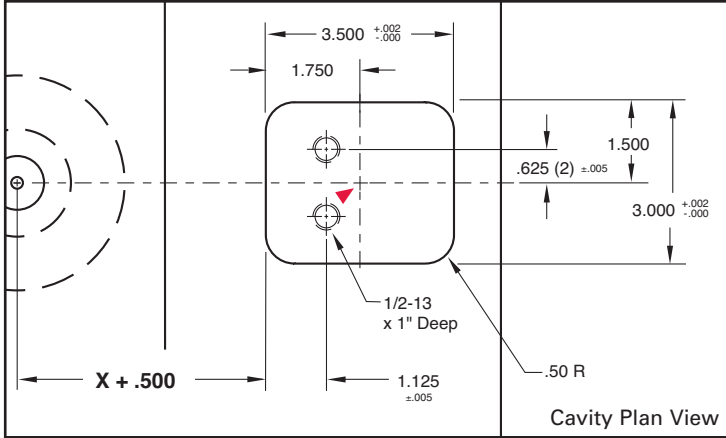

## 400 Series

Each assembly includes all screws, Threadless Waterline Plugs (2), and O-rings (2).

Travel = 1.00"

▶ CAD insertion point

Catalog Number	Description
CA-400	CamAction Unit with 1" travel