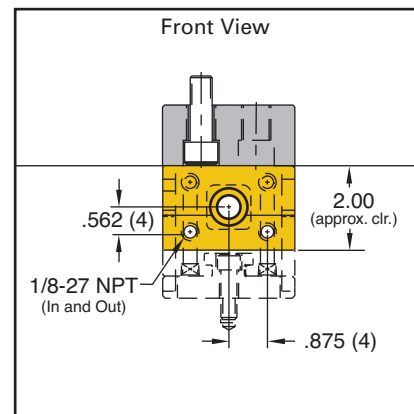

## 400 Series

Each assembly includes all screws, Threadless Waterline Plugs (2), and O-rings (2).

Travel = 1.00"

▶ CAD insertion point

Catalog Number	Description
CA-400	CamAction Unit with 1" travel