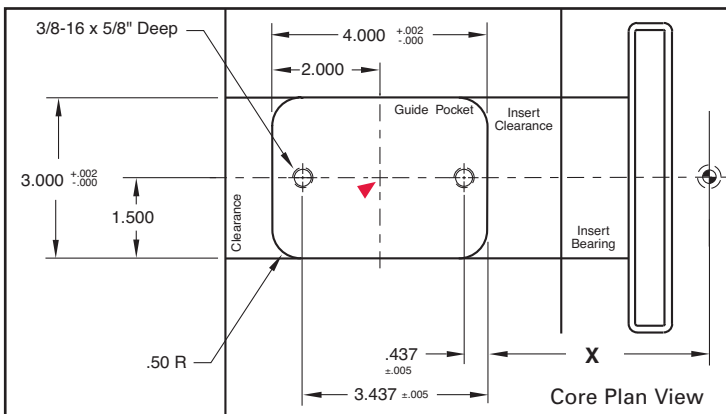

## 400 Series

Each assembly includes all screws, Threadless Waterline Plugs (2), and O-rings (2).

Travel = 1.00"

▶ CAD insertion point

Catalog Number	Description
CA-400	CamAction Unit with 1" travel