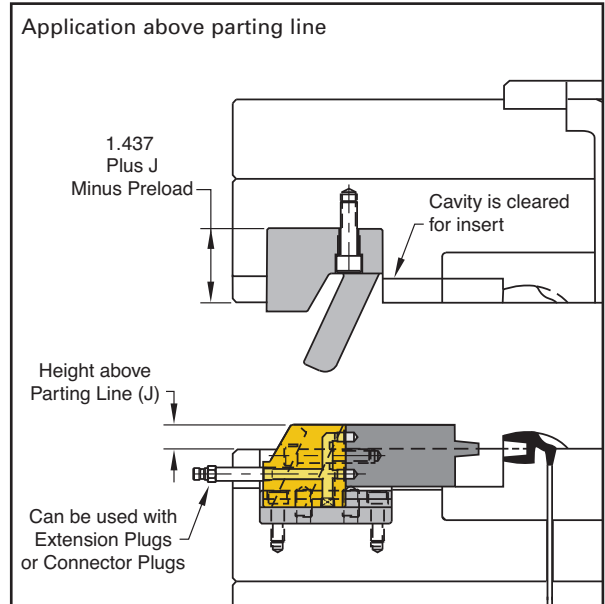

## 400 Series

Each assembly includes all screws, Threadless Waterline Plugs (2), and O-rings (2).

Travel = 1.00"

▶ CAD insertion point

Catalog Number	Description
CA-400	CamAction Unit with 1" travel